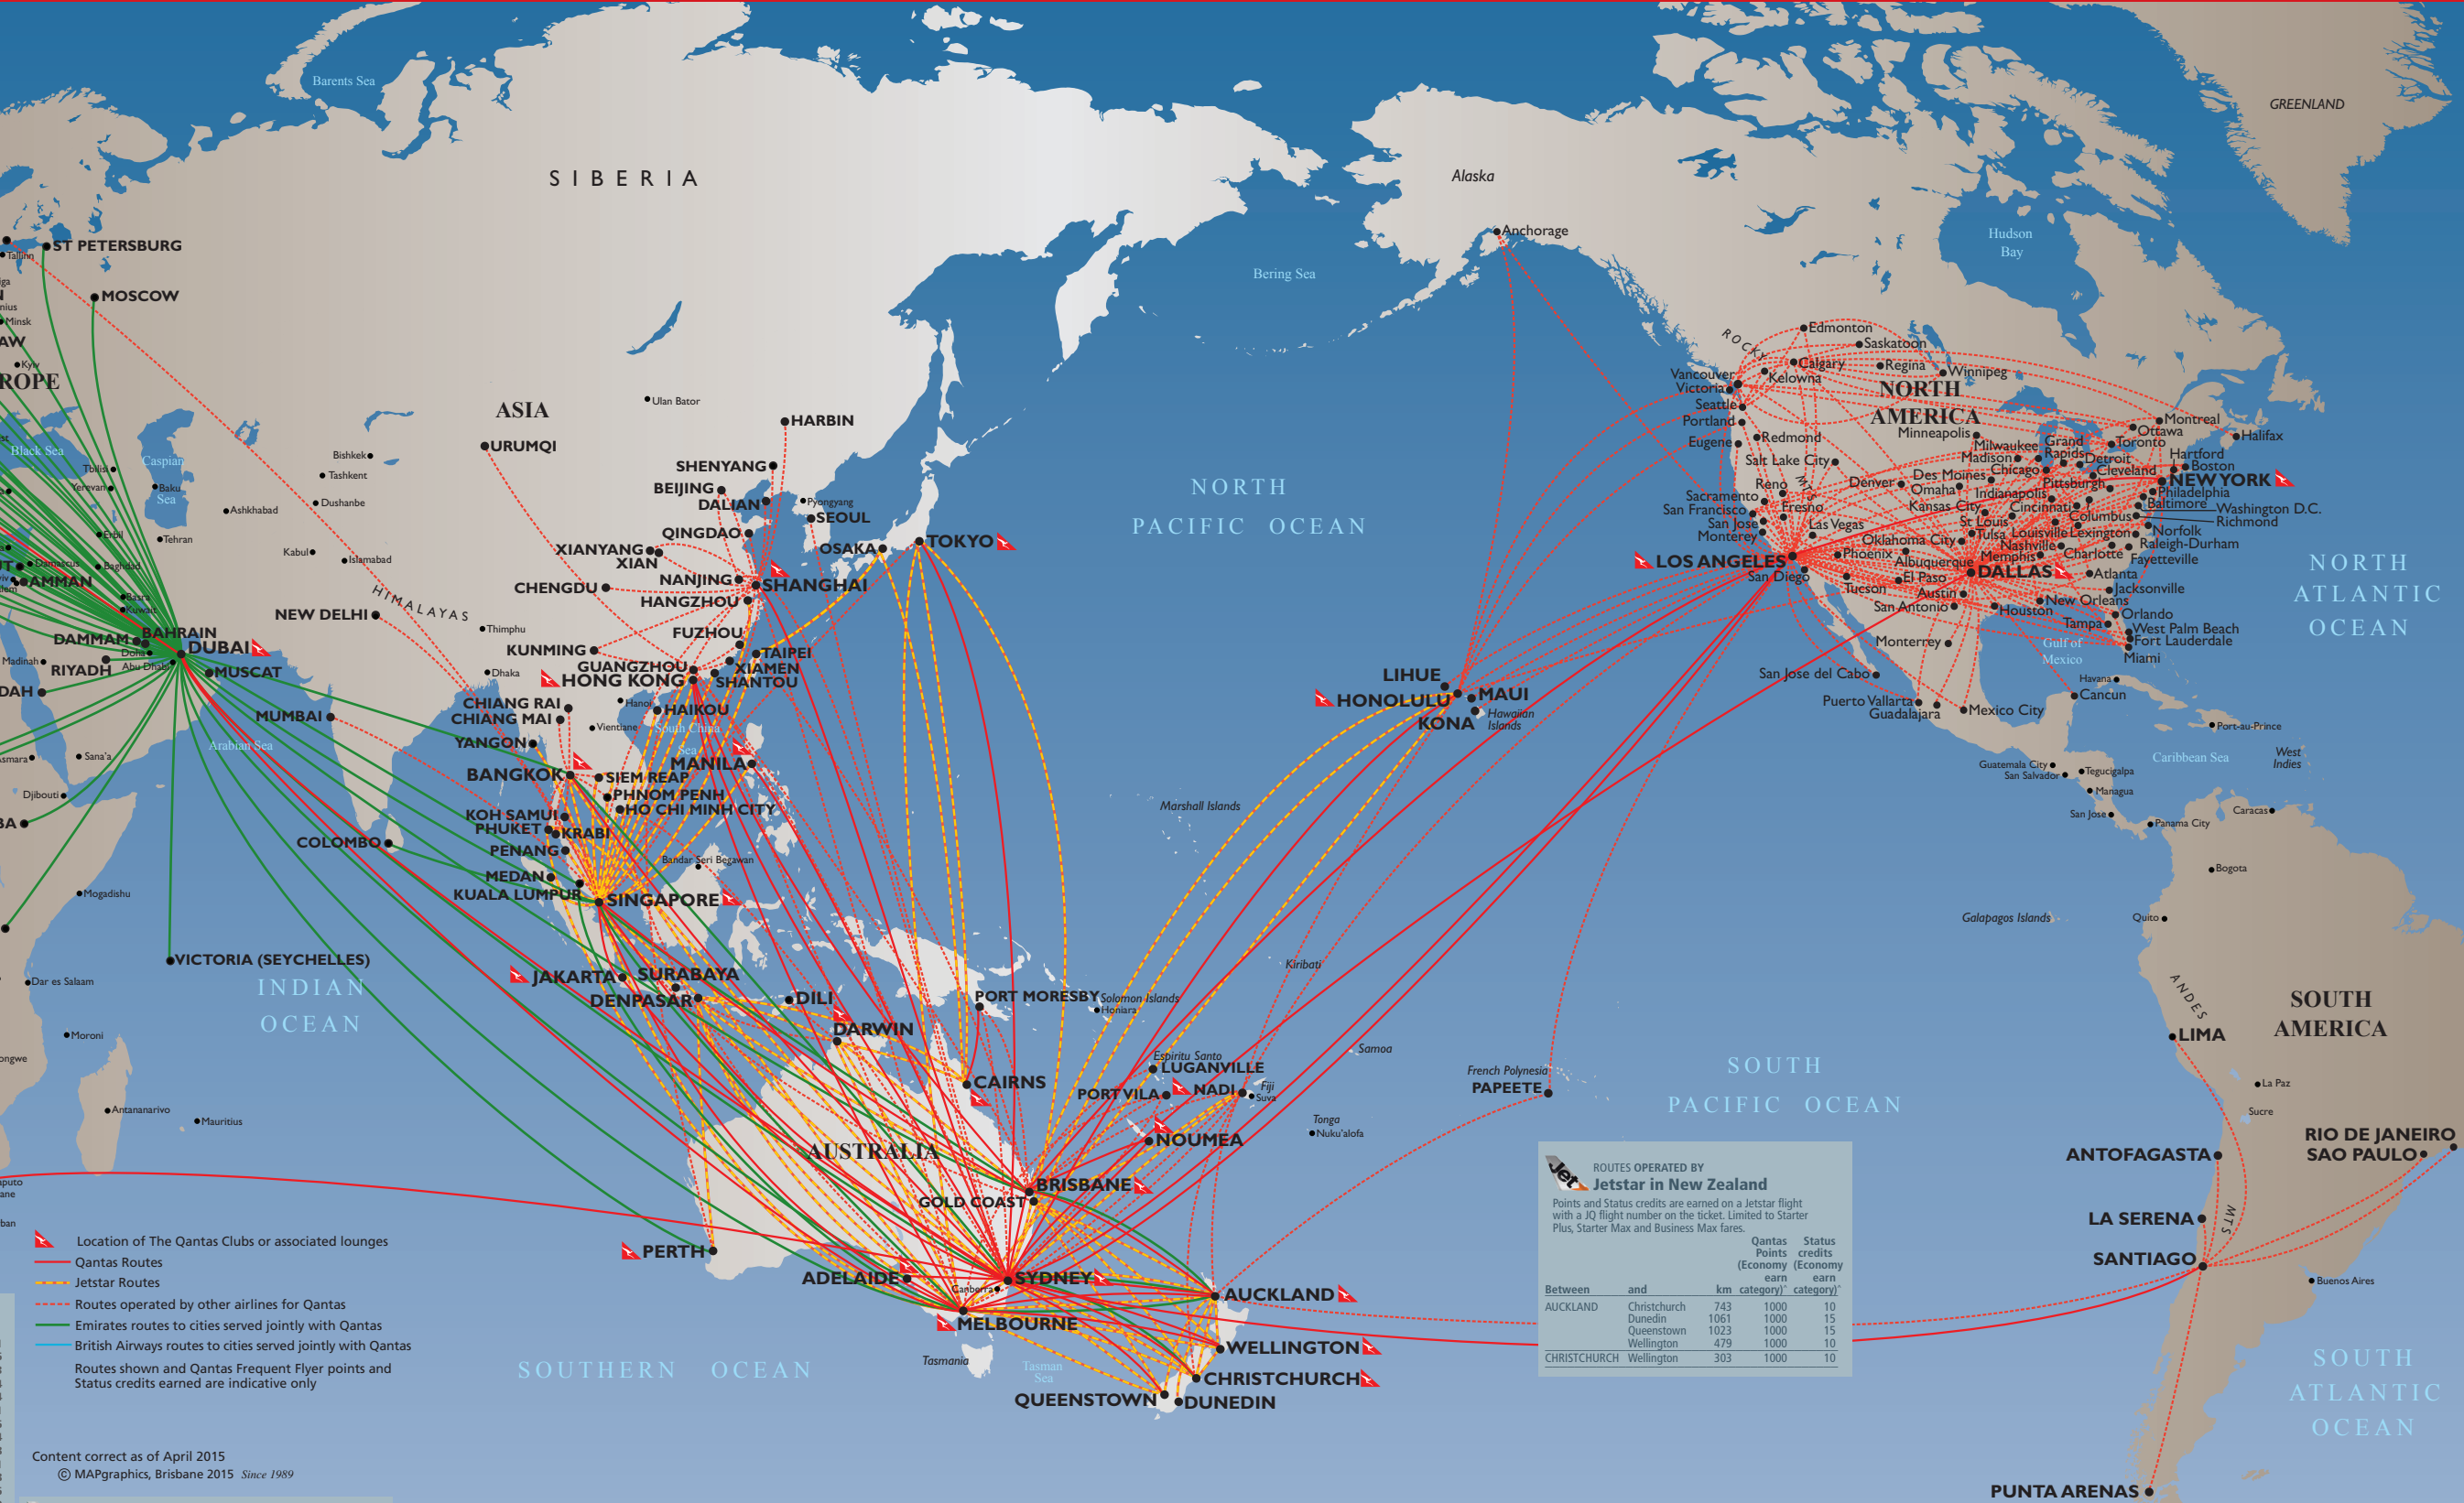

CODESHARE ROUTES OPERATED BY Emirates (cont.)

Between	and	km
ADDIS ABABA	Dubai	6284
ADDELAIDE	Dubai	10997
AMMAN	Dubai	2025
AMSTERDAM	Dubai	5166
ATHENS	Dubai	3287
BAHRAIN	Dubai	486
BANGKOK	Dubai	4877
BARCELONA	Dubai	5172
BEIRUT	Dubai	2147
BIRMINGHAM	Dubai	5599
BRISBANE	Dubai	11971
BRUSSELS	Dubai	5147
CAIRO	Dubai	2413
COLOMBO	Singapore	2746
COPENHAGEN	Dubai	4815
DAMMAM	Dubai	573
DUBAI	Dubai	5913
	Düsseldorf	5002
	Frankfurt	4840
	Geneva	4916
	Glasgow	5836
	Hamburg	4880
	Istanbul	3006
	Jeddah	1697

OTHER ROUTES OPERATED BY Emirates

Between	and	km
DUBAI and EUROPE	Destinations - Larnaca/Lisbon/Stockholm/Venice/Vienna	
DUBAI and AFRICA	Destinations - Addis Ababa/Algiers/Cape Town/Casablanca/Dakar/Dar es Salaam/Durban/Entebbe/Johannesburg/Lagos/Luanda/Lusaka/Maputo/Mombasa/Nairobi/Norfolk Island/Perth/Singapore/Sydney/Tripoli/Windhoek	
DUBAI and ASIA	Destinations - Adelaide/Auckland/Bangkok/Brisbane/Christchurch/Denpasar/Hong Kong/Jakarta/Kuala Lumpur/London/Melbourne/Mumbai/Nadi/Perth/Sydney/Taipei/Tokyo/Wellington	
DUBAI and MIDDLE EAST	Destinations - Baghdad/Basra/Doha/Erbil/Kuwait/Madinah/Sana'a	

Qantas Frequent Flyer International Partners

Other International airline partners

Asia ----- Services between:

- Seoul and Sydney are operated by As